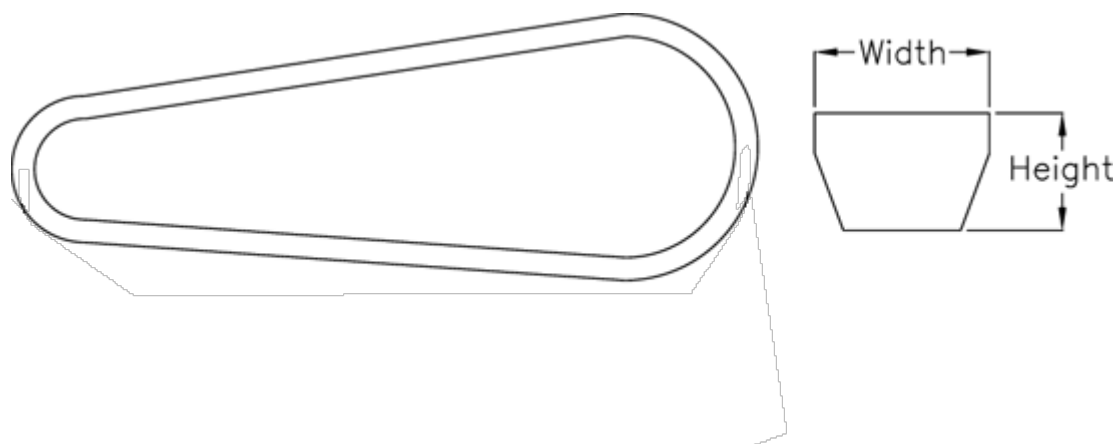

# Data Sheet

Article number: 601962460612  
Description: Gates V-belt SPZ 612 Ld 612  
DELTA NARROW

## Measures

---

Datum length	= 612
Height	= 8
Width	= 10